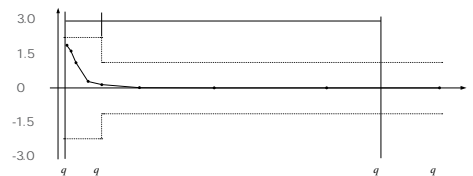

COMSens® MEMS

WELMEC 7.2

MID

- 
- 
- 
- 

- 

12T/10T

GB/T 6968

- 
- 
- 
- 

- MID B+D
- OML R137 EN14236